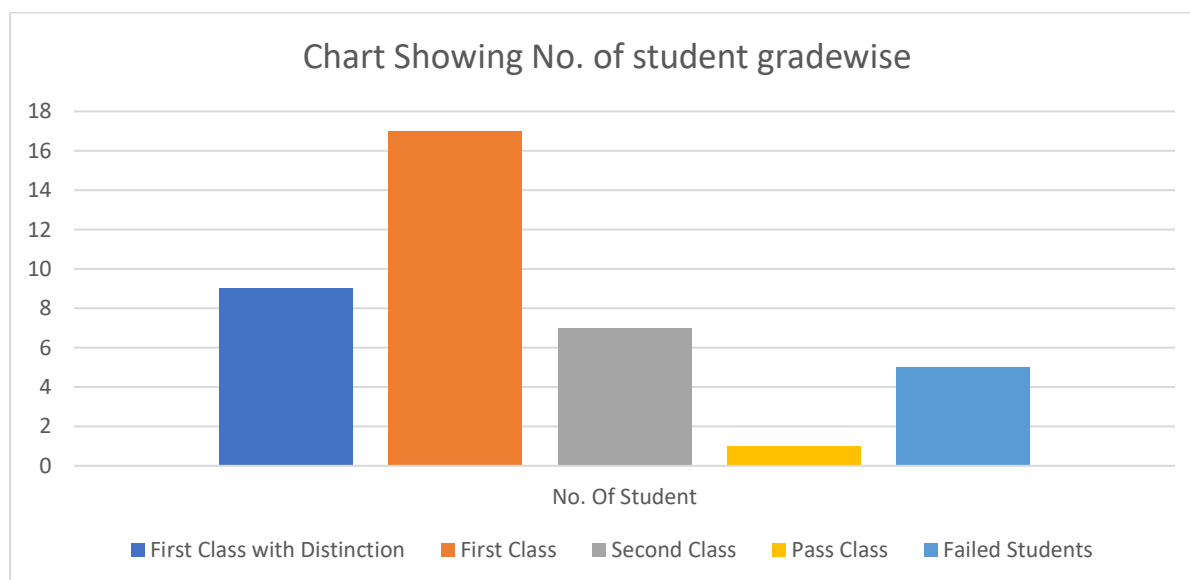

Shikshan Prasarak Mandali Pune-30

PRIN. K.P. MANGALVEDHEKAR INSTITUTE OF MANAGEMENT CAREER DEVELOPMENT AND RESEARCH

BBA III (2019-20)

Grade/Class	No. Of Student
First Class with Distinction	9
First Class	17
Second Class	7
Pass Class	1
Failed Students	5