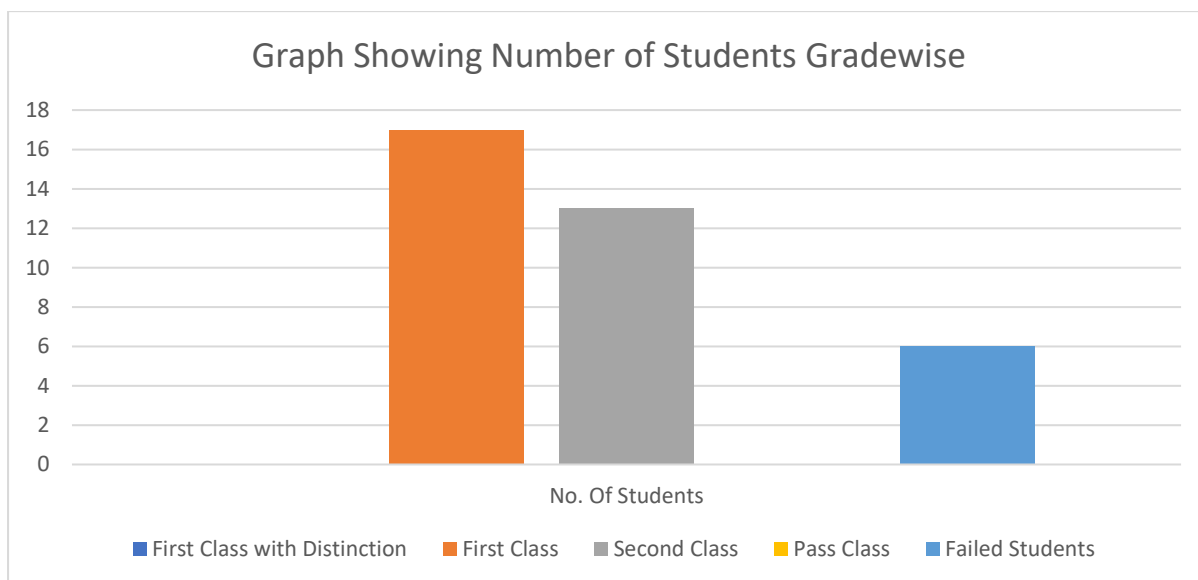

Shikshan Prasarak Mandali Pune-30

PRIN. K.P. MANGALVEDHEKAR INSTITUTE OF MANAGEMENT CAREER DEVELOPMENT AND RESEARCH

Graphical Presentation of Result Analysis MBA II (18-19)

Grade/Class	No. Of Students
First Class with Distinction	0
First Class	17
Second Class	13
Pass Class	0
Failed Students	6