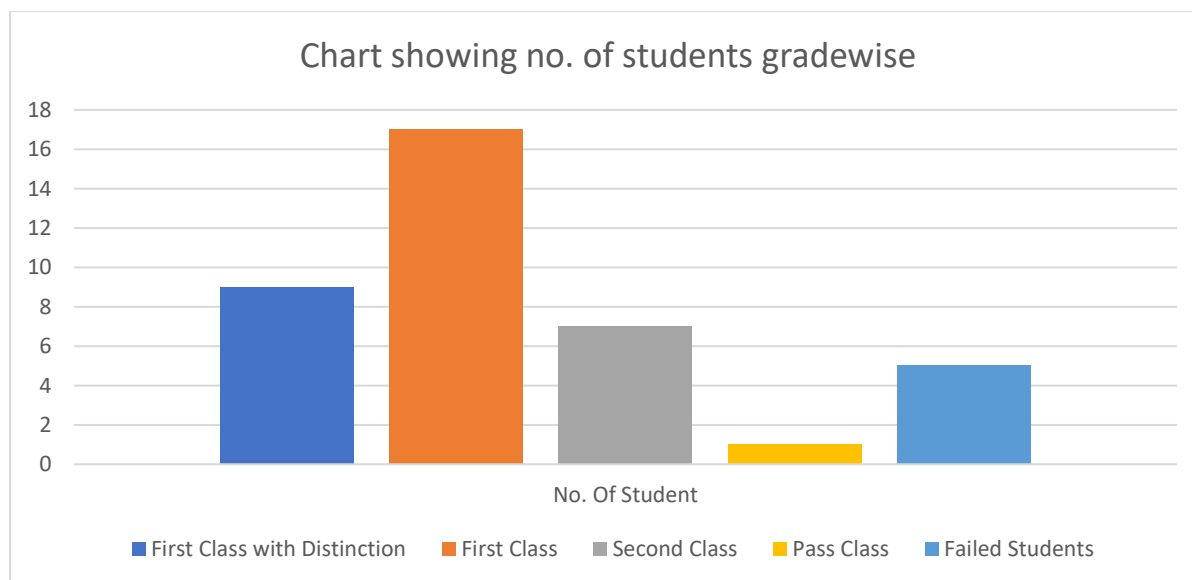

Shikshan Prasarak Mandali Pune-30

PRIN. K.P. MANGALVEDHEKAR INSTITUTE OF MANAGEMENT CAREER DEVELOPMENT AND RESEARCH

BBA III (2018-19)

Grade/Class	No. Of Student
First Class with Distinction	9
First Class	17
Second Class	7
Pass Class	1
Failed Students	5