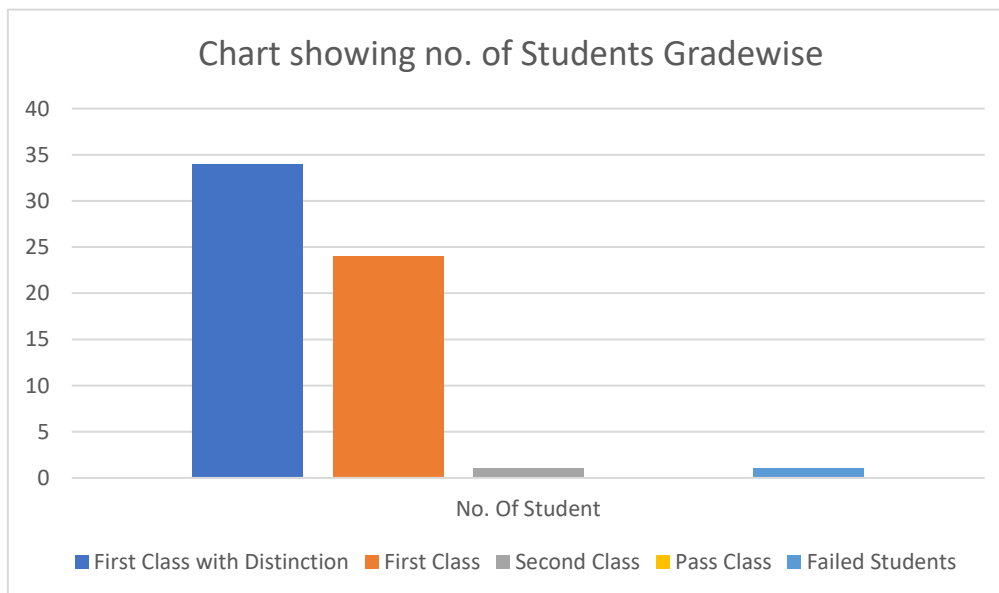

Shikshan Prasarak Mandali Pune-30

PRIN. K.P. MANGALVEDHEKAR INSTITUTE OF MANAGEMENT CAREER DEVELOPMENT AND RESEARCH

BBA III (2021-22)

Grade/Class	No. Of Student
First Class with Distinction	34
First Class	24
Second Class	1
Pass Class	0
Failed Students	1